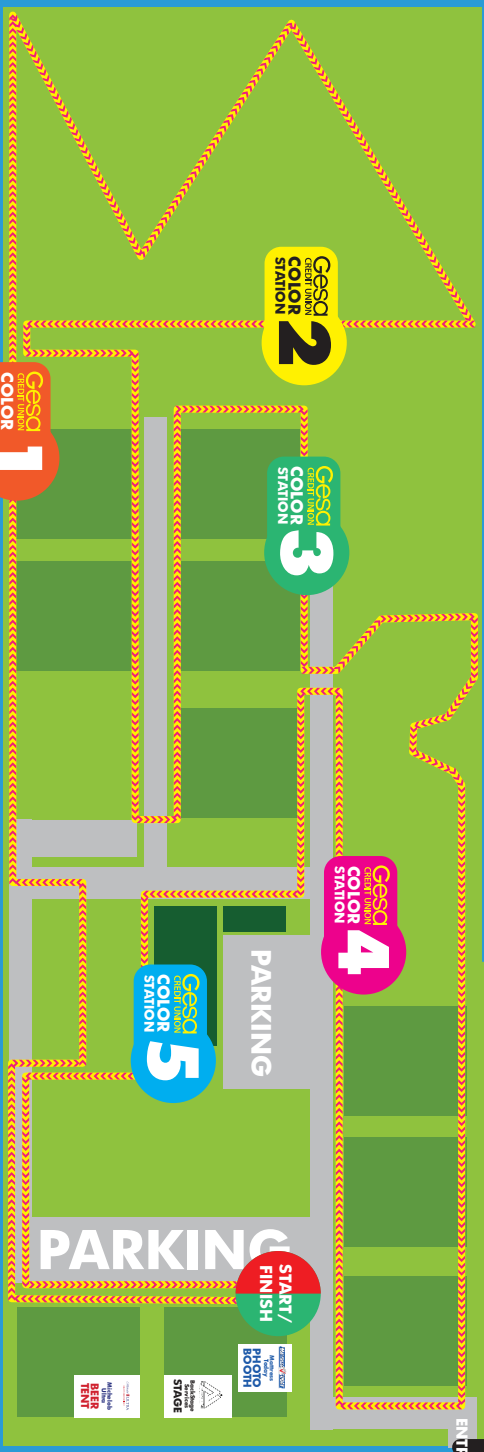

W. WASHINGTON AVE.

SPRING CREEK ROAD

DYE HARSK

YIPPEE KI-YAY COLOR RUNNERS

ENTRANCE

S. 36TH AVENUE

SOZO Sports
of Central Washington
COMPLEX

MAP